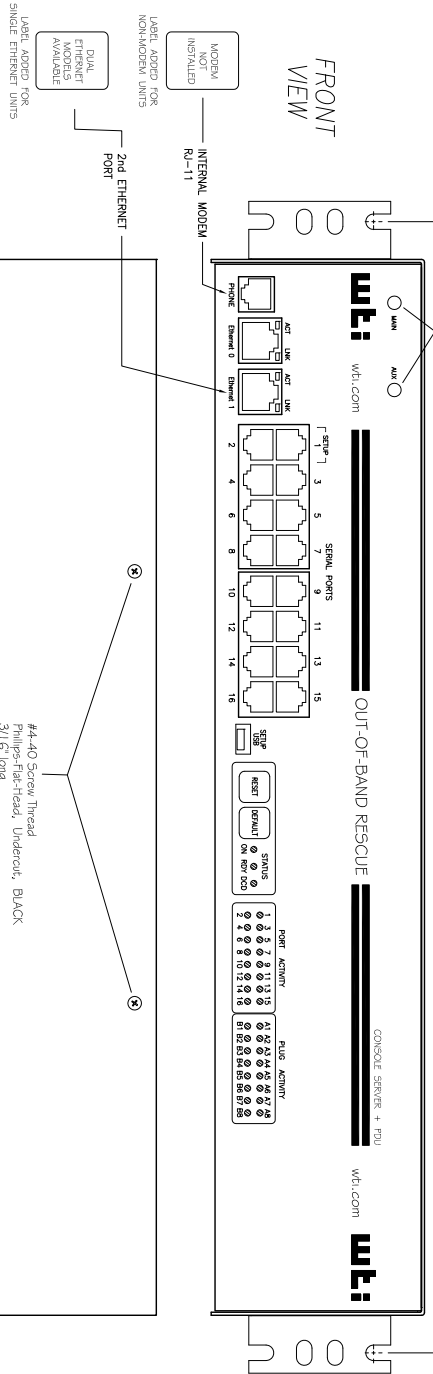

OPTIONAL CELL MODEM ANTENNA MOUNTING
 FITS INTO '19" RACK
 18.32

FRONT VIEW

TOP VIEW

BACK VIEW

- CPM-1600
- 1-M
 - 1-CM
 - 1-C
 - 1-EM
 - 1-E
 - 1-ECM
 - 1-EC

QUAD BUS

		DRAWN: _____ MATERIAL: _____	
western telematic inc. 5 MacArthur Blvd, Suite 200, San Diego, CA 92161		CHK'D: _____ FINISH: _____	
DIMENSIONAL DRAWING CPM-1600-1 QUAD BUS Family		DATE ISSUED: _____ NEXT ASSEMBLY: _____	
TITLE: _____		DWG No.: CPM-1600-1 QUAD BUS Family	
REV: _____		A	