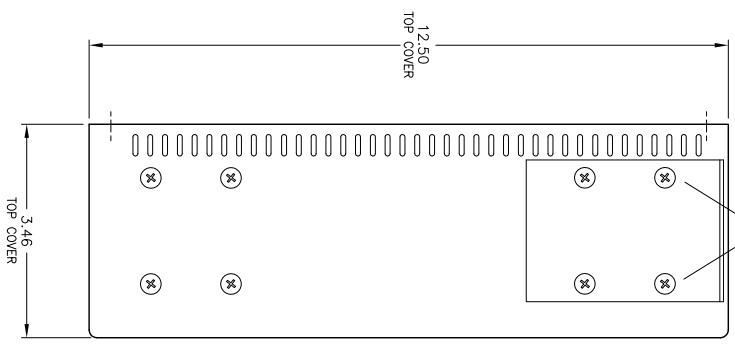

OPTIONAL CELL MODEM ANTENNA MOUNTING
 FITS INTO '19" RACK
 18.32

FRONT VIEW

TOP VIEW

BACK VIEW

- CPM-1600
- 1-M
 - 1-CM
 - 1-C
 - 1-EM
 - 1-E
 - 1-ECM
 - 1-EC

QUAD BUS

		DRAWN: _____ MATERIAL: _____	
western telematic inc. 5 MacArthur Blvd, Suite 200, San Diego, CA 92161		CHK'D: _____ FINISH: _____	
DIMENSIONAL DRAWING CPM-1600-1 QUAD BUS Family		DATE ISSUED: _____ NEXT ASSEMBLY: _____	
TITLE: _____		DWG No.: CPM-1600-1 QUAD BUS Family	
REV: _____		A	