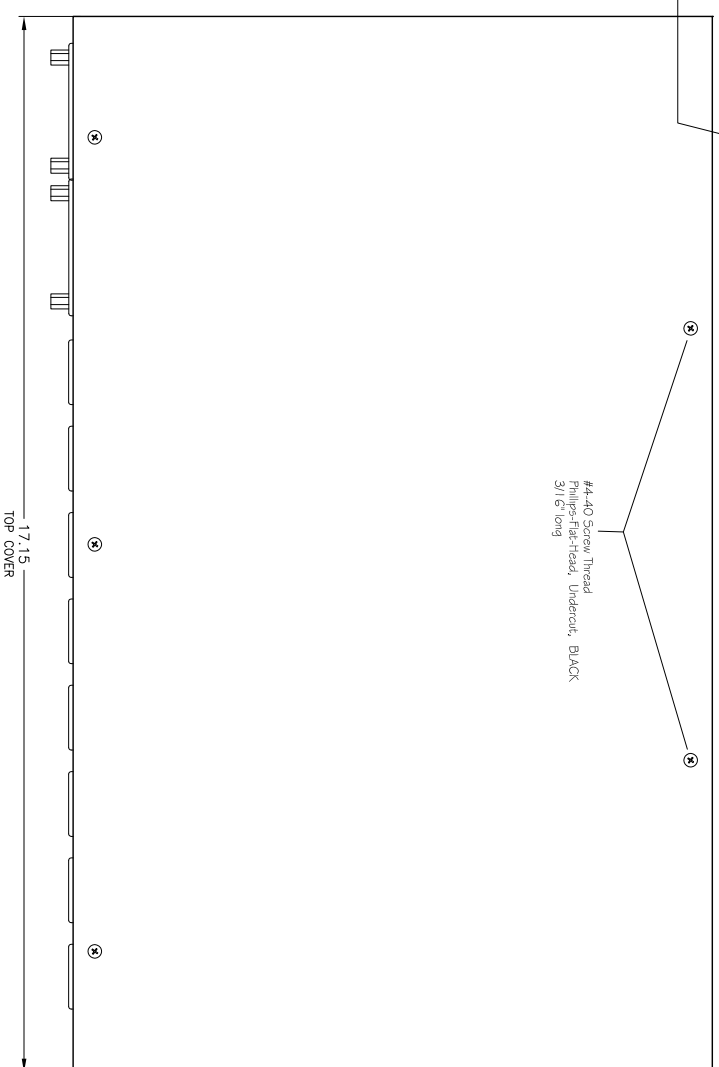

OPTIONAL CELL MODEM ANTENNA MOUNTING
 FITS INTO '19" RACK
 18.32

FRONT VIEW

TOP VIEW

BACK VIEW

- CPM-1600
- 1-M
 - 1-CM
 - 1-C
 - 1-EM
 - 1-E
 - 1-ECM
 - 1-EC

QUAD BUS

		DRAWN: _____ MATERIAL: _____	
western telematic inc. 5 MacArthur Blvd, Suite 200, San Diego, CA 92161		CHK'D: _____ FINISH: _____	
DIMENSIONAL DRAWING CPM-1600-1 QUAD BUS Family		DATE ISSUED: _____ NEXT ASSEMBLY: _____	
TITLE: _____		DWG No.: CPM-1600-1 QUAD BUS Family	
REV: _____		A	