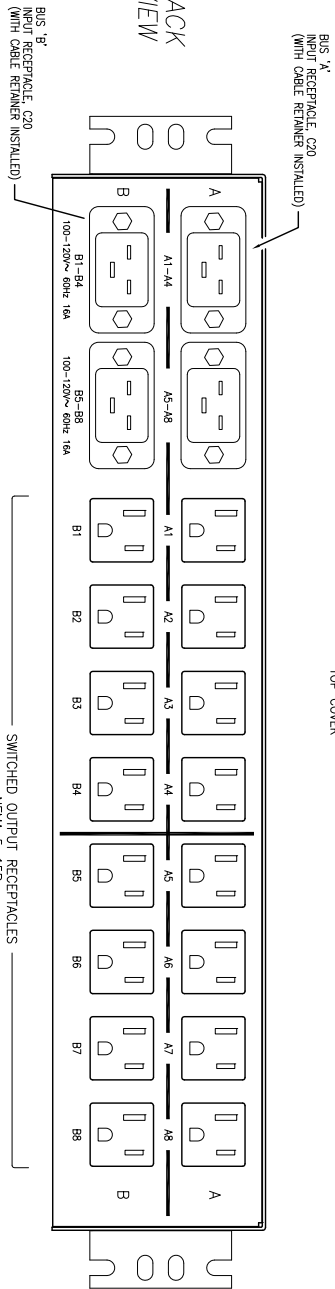

OPTIONAL CELL MODEM ANTENNA MOUNTING
 FITS INTO '19" RACK
 18.32

FRONT VIEW

TOP VIEW

BACK VIEW

- CPM-1600
- 1-M
 - 1-CM
 - 1-C
 - 1-EM
 - 1-E
 - 1-ECM
 - 1-EC

QUAD BUS

		DRAWN: _____ MATERIAL: _____	
western telematic inc. 5 MacArthur Blvd, Suite 200, San Diego, CA 92161		CHK'D: _____ FINISH: _____	
DIMENSIONAL DRAWING CPM-1600-1 QUAD BUS Family		DATE ISSUED: _____ NEXT ASSEMBLY: _____	
TITLE: _____		DWG No.: CPM-1600-1 QUAD BUS Family	
REV: _____		A	