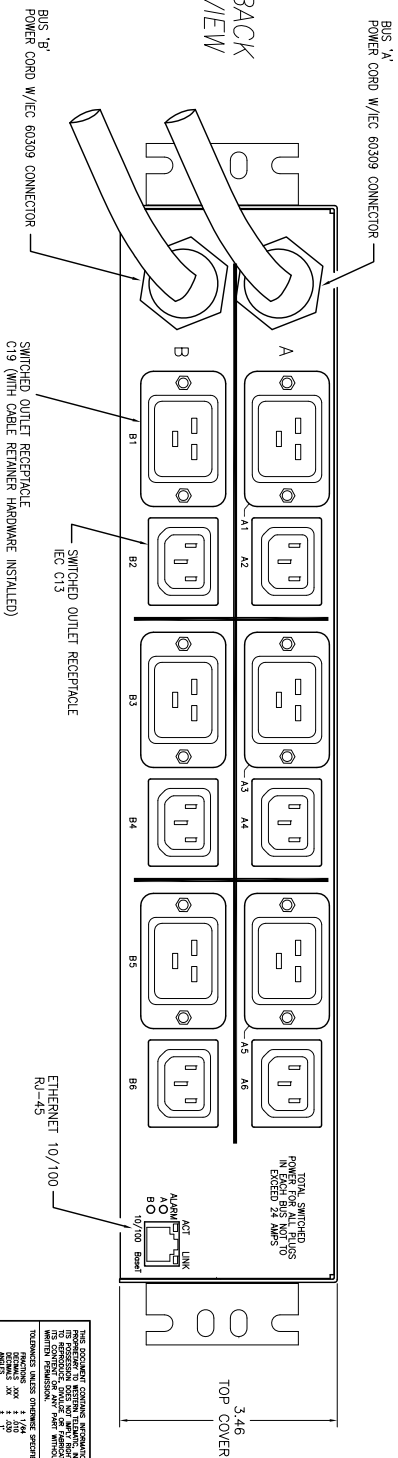

FITS INTO 19" RACK
18.32

TOP VIEW

BACK VIEW

<p>THIS DOCUMENT CONTAINS INFORMATION PROPRIETARY TO WESTERN TELEMETRIC INC. TO THE EXTENT THAT SUCH INFORMATION IS NOT OTHERWISE IDENTIFIED AS PUBLIC DOMAIN OR OTHERWISE INDICATED OTHERWISE.</p>	
<p>TOP COVER: 3.46</p>	
<p>SCALE: 1:1</p>	
<p>TITLE: Dimensional Drawing</p>	
<p>Western Telemetric Inc. 6 Harris Drive St. Louis, MO 63103</p>	<p>DATE ISSUED: 08/10/10</p>
<p>DESIGN: 08/10/10</p>	<p>REV: 01</p>
<p>CHK'D: []</p>	<p>MATERIAL: []</p>
<p>FINISH: []</p>	<p>REV: A</p>
<p>PROJECT ASSEMBLY</p>	<p>Part No: MPC-CHD32H</p>