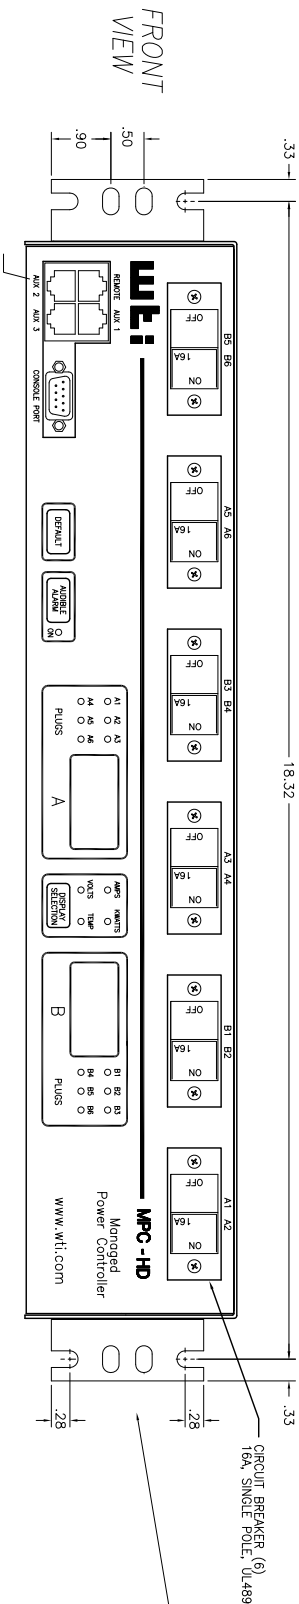

FITS INTO 19" RACK
18.32

TOP VIEW

BACK VIEW

<p>THIS DOCUMENT CONTAINS INFORMATION PROPRIETARY TO WESTERN TELEMETRIC INC. TO THE EXTENT THAT SUCH INFORMATION IS NOT OTHERWISE IDENTIFIED AS PUBLIC DOMAIN OR OTHERWISE INDICATED OTHERWISE.</p>	
<p>TOP COVER: 3.46</p>	
<p>SCALE: 1:1</p>	
<p>TITLE: Dimensional Drawing</p>	
<p>Western Telemetric Inc. 6 Harris Drive St. Louis, MO 63103</p>	<p>DATE ISSUED: 08/10/10</p>
<p>DESIGN: 08/10/10</p>	<p>REV: 01</p>
<p>CHK'D: []</p>	<p>MATERIAL: []</p>
<p>FINISH: []</p>	<p>REV: A</p>
<p>PROJECT ASSEMBLY</p>	<p>Part No: MPC-CHD32H</p>