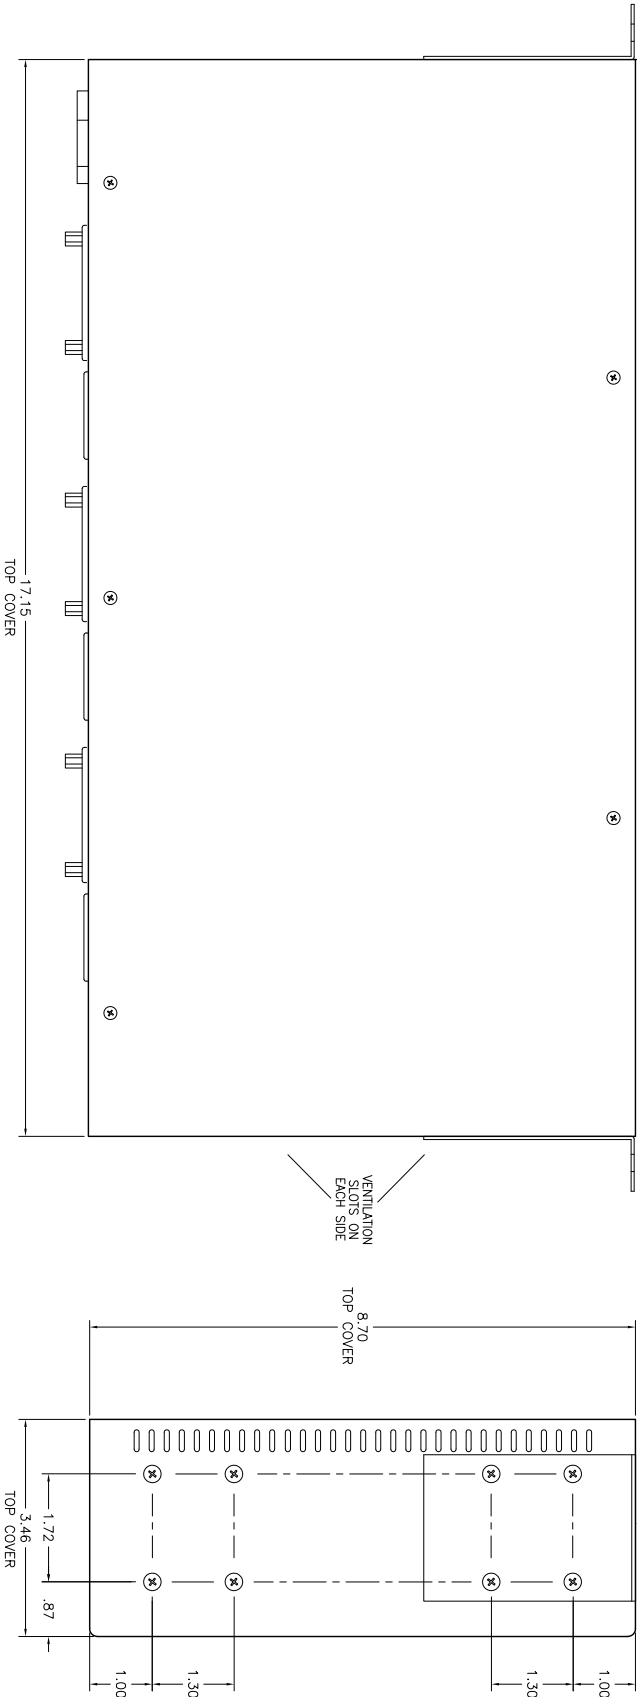

FITS INTO 19" RACK
18.32

TOP VIEW

BACK VIEW

<p>THIS DOCUMENT CONTAINS INFORMATION PROPRIETARY TO WESTERN TELEMETRIC INC. TO THE EXTENT THAT SUCH INFORMATION IS NOT OTHERWISE IDENTIFIED AS PUBLIC DOMAIN OR OTHERWISE INDICATED OTHERWISE.</p>	
<p>TOP COVER: 3.46</p>	
<p>SCALE: 1:1</p>	
<p>TITLE: Dimensional Drawing</p>	
<p>Western Telemetric Inc. 6 Harris Drive St. Louis, MO 63103</p>	<p>DATE ISSUED: 08/10/10</p>
<p>DESIGN: 08/10/10</p>	<p>REV: 01</p>
<p>CHK'D: []</p>	<p>MATERIAL: []</p>
<p>FINISH: []</p>	<p>REV: A</p>
<p>PROJECT ASSEMBLY</p>	<p>Part No: MPC-CHD32H</p>