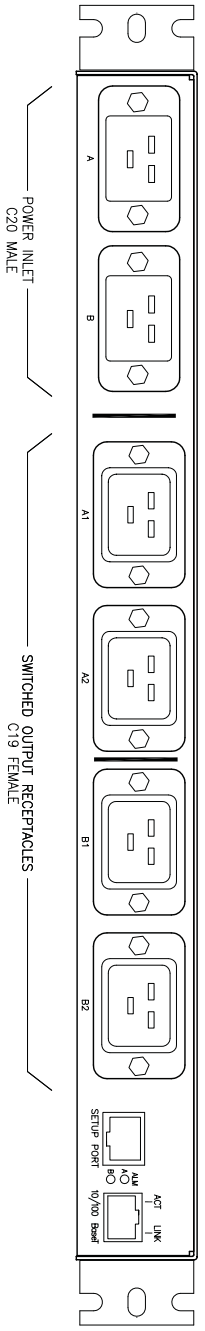

FRONT VIEW

FITS INTO 19" RACK
18.32

RACK BRACKETS

TOP VIEW

BACK VIEW

<p>THIS DOCUMENT CONTAINS INFORMATION PROPRIETARY TO SYSTEMS MANAGEMENT INC. IT IS TO BE KEPT IN CONFIDENTIALITY AND NOT TO BE DISCLOSED TO ANY OTHER PARTY WITHOUT THE WRITTEN PERMISSION OF SYSTEMS MANAGEMENT INC.</p> <p>TOLERANCE UNLESS OTHERWISE SPECIFIED: DIMENSIONS .001 ANGLES .005 CONCENTRICITY .010</p> <p>SCALE</p>		<p>DESIGN: S.M./J.T. CHECKED: [] ENG: [] DATE ISSUED: [] NEXT ASSEMBLY: []</p>	<p>MATERIAL</p>
<p>western telematic inc. 8800 W. 19th Ave. #200 DENVER, CO 80202</p>		<p>DWG No: VMR-HD4D16</p>	<p>REV: A</p>
<p>TITLE: Dimensional Drawing3 VMR-HD4D16</p>			