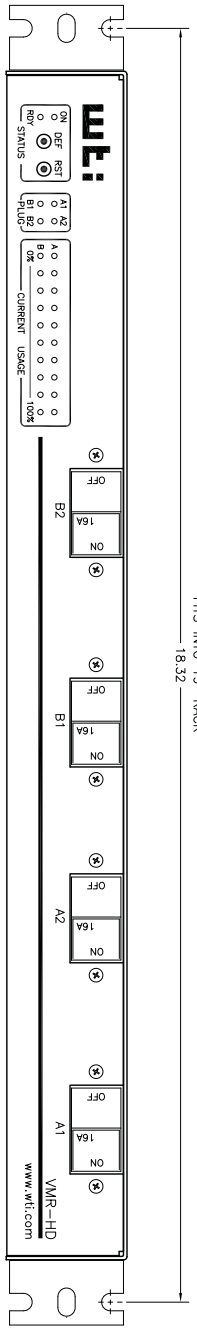

FRONT VIEW

FITS INTO 19" RACK
18.32

RACK BRACKETS

TOP VIEW

BACK VIEW

<p>THIS DOCUMENT CONTAINS INFORMATION PROPRIETARY TO SYSTEMS MANAGEMENT INC. IT IS TO BE KEPT IN CONFIDENTIALITY AND NOT TO BE DISCLOSED TO ANY OTHER PARTY WITHOUT THE WRITTEN PERMISSION OF SYSTEMS MANAGEMENT INC.</p> <p>TOLERANCE UNLESS OTHERWISE SPECIFIED: DIMENSIONS .001 ANGLES .005 CONCENTRICITY .010</p> <p>SCALE</p>		<p>DESIGN: S.M./J.T. CHECKED: [] ENG: [] DATE ISSUED: [] NEXT ASSEMBLY: []</p>	<p>MATERIAL</p>
<p>western telematic inc. 8800 W. 19th Ave. #200 DENVER, CO 80202</p>		<p>DWG No: VMR-HD4D16</p>	<p>REV: A</p>
<p>TITLE: Dimensional Drawing3 VMR-HD4D16</p>			