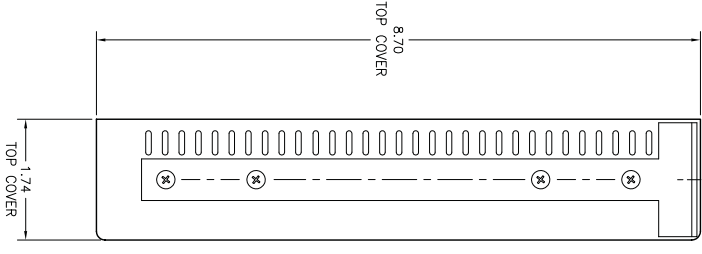

FRONT VIEW

FITS INTO 19" RACK
18.32

RACK BRACKETS

TOP VIEW

BACK VIEW

<p>THIS DOCUMENT CONTAINS INFORMATION PROPRIETARY TO SYSTEMS MANAGEMENT INC. IT IS TO BE KEPT IN CONFIDENTIALITY AND NOT TO BE DISCLOSED TO ANY OTHER PARTY WITHOUT THE WRITTEN PERMISSION OF SYSTEMS MANAGEMENT INC.</p> <p>TOLERANCE UNLESS OTHERWISE SPECIFIED: DIMENSIONS .001 ANGLES .005 CONCENTRICITY .010</p> <p>SCALE</p>		<p>DESIGN: S.M./J.T. CHECKED: [] ENG: [] DATE ISSUED: [] NEXT ASSEMBLY: []</p>	<p>MATERIAL</p>
<p>western telematic inc. 8800 W. 19th Ave. #200 DENVER, CO 80202</p>		<p>DWG No: VMR-HD4D16</p>	<p>REV: A</p>
<p>TITLE: Dimensional Drawing3 VMR-HD4D16</p>			