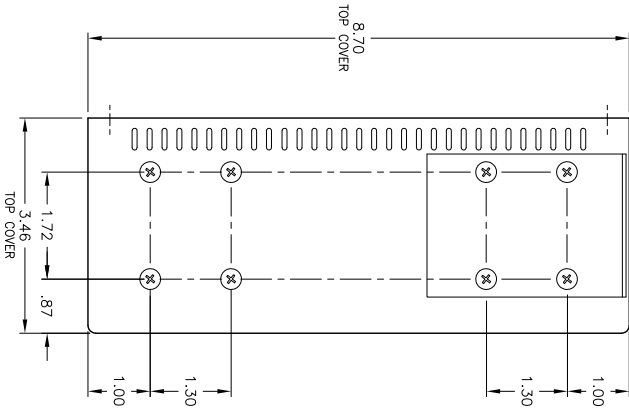

FITS INTO 19" RACK
18.32"

TOP VIEW

BACK VIEW

<p>THIS DRAWING IS THE PROPERTY OF WESTERN TELEMATIC INC. IT IS TO BE USED ONLY FOR THE PROJECT AND QUANTITY SPECIFIED HEREIN. NO PARTS OR MATERIALS ARE TO BE REPRODUCED OR TRANSMITTED IN ANY FORM OR BY ANY MEANS, ELECTRONIC OR MECHANICAL, INCLUDING PHOTOCOPYING, RECORDING, OR BY ANY INFORMATION STORAGE AND RETRIEVAL SYSTEM.</p>	
<p>western telematic inc. 6 Santa Fe Ave. Santa Fe, NM 87505</p>	
<p>DATE ISSUED</p>	<p>DATE ISSUED</p>
<p>TEXT ASSEMBLY</p>	<p>TEXT ASSEMBLY</p>
<p>DWG No. VMR-16HD16-3</p>	<p>DWG No. VMR-16HD16-3</p>
<p>SCALE</p>	<p>SCALE</p>