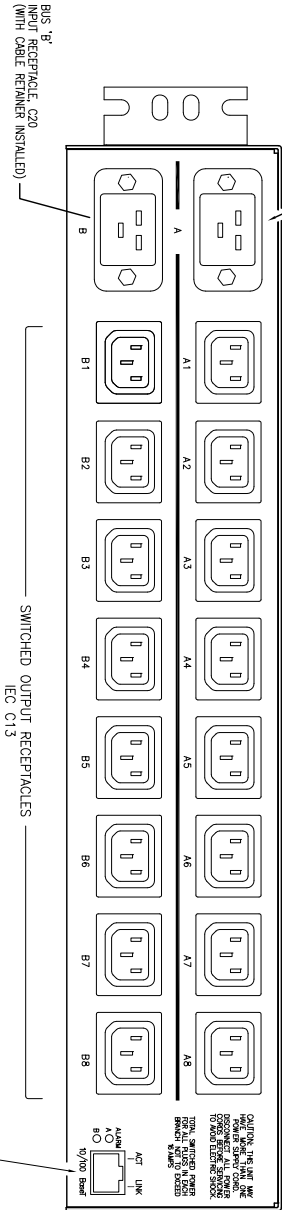

FITS INTO 19" RACK
18.32"

TOP VIEW

BACK VIEW

<p>THIS DRAWING IS THE PROPERTY OF WESTERN TELEMATIC INC. IT IS TO BE USED ONLY FOR THE PROJECT AND QUANTITY SPECIFIED HEREIN. NO PARTS OR MATERIALS ARE TO BE REPRODUCED OR TRANSMITTED IN ANY FORM OR BY ANY MEANS, ELECTRONIC OR MECHANICAL, INCLUDING PHOTOCOPYING, RECORDING, OR BY ANY INFORMATION STORAGE AND RETRIEVAL SYSTEM.</p>	
<p>western telematic inc. 6 Santa Fe Ave. Santa Fe, NM 87505</p>	
<p>DATE ISSUED</p>	<p>DATE ISSUED</p>
<p>TEXT ASSEMBLY</p>	<p>TEXT ASSEMBLY</p>
<p>DWG No. VMR-16HD16-3</p>	<p>DWG No. VMR-16HD16-3</p>
<p>SCALE</p>	<p>SCALE</p>