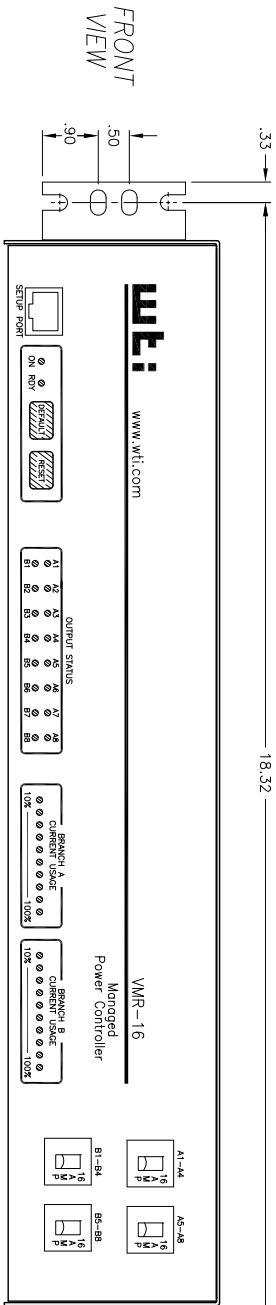

FITS INTO 19" RACK
18.32"

TOP VIEW

BACK VIEW

<p>THIS DRAWING IS THE PROPERTY OF WESTERN TELEMATIC INC. IT IS TO BE USED ONLY FOR THE PROJECT AND QUANTITY SPECIFIED HEREIN. NO PARTS OR MATERIALS ARE TO BE REPRODUCED OR TRANSMITTED IN ANY FORM OR BY ANY MEANS, ELECTRONIC OR MECHANICAL, INCLUDING PHOTOCOPYING, RECORDING, OR BY ANY INFORMATION STORAGE AND RETRIEVAL SYSTEM.</p>	
<p>western telematic inc. 6 Santa Fe Ave. Santa Fe, NM 87505</p>	
<p>DATE ISSUED</p>	<p>DATE ISSUED</p>
<p>TEXT ASSEMBLY</p>	<p>TEXT ASSEMBLY</p>
<p>DWG No. VMR-16HD16-3</p>	<p>DWG No. VMR-16HD16-3</p>
<p>SCALE</p>	<p>SCALE</p>