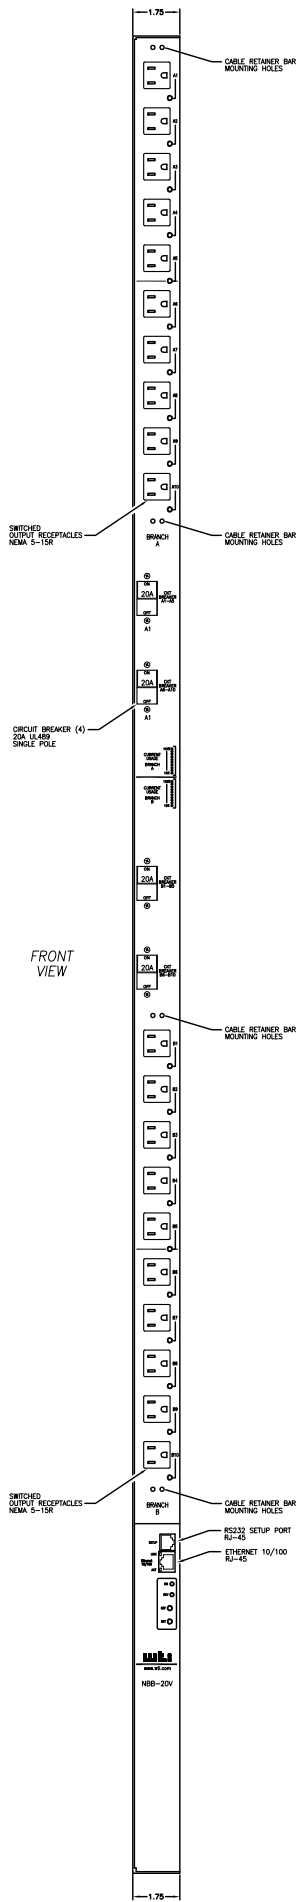

FRONT VIEW

BOTTOM VIEW

western telematic inc.
8000 W. 14th St. #200
DENVER, CO 80202

MODEL: NBB-20V

DESIGN	BY	DATE
CHK'D	BY	DATE
DATE ISSUED		
NEXT ASSEMBLY		
DWG No.	NBB-20VD20-1	REV
		A

TITLE: DIMENSIONAL DRAWING
NBB-20VD20-1