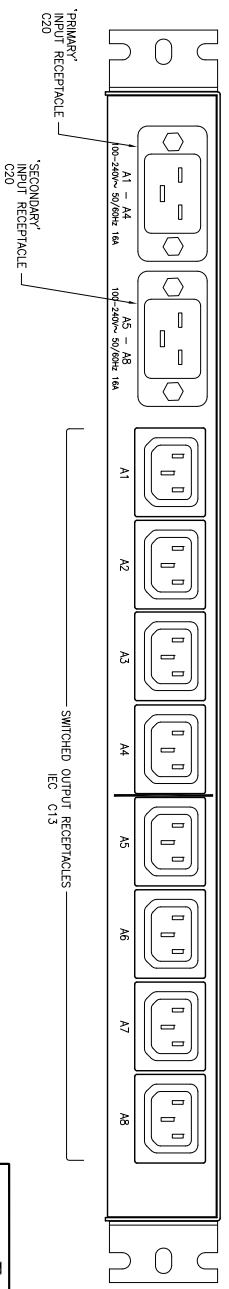

18.32
FITS INTO 19" RACK

FRONT VIEW

TOP VIEW

BACK VIEW

DUAL BUS UNIT

		western telematic inc. 5 sterling, Irvine ca, 92618	
DIMENSIONAL DRAWING CPM-800-2 DUAL BUS Family		DRAWN CHK'D ENG.	MATERIAL FINISH
TITLE DIMENSIONAL DRAWING CPM-800-2 DUAL BUS Family	NEXT ASSEMBLY	DATE ISSUED	REV A