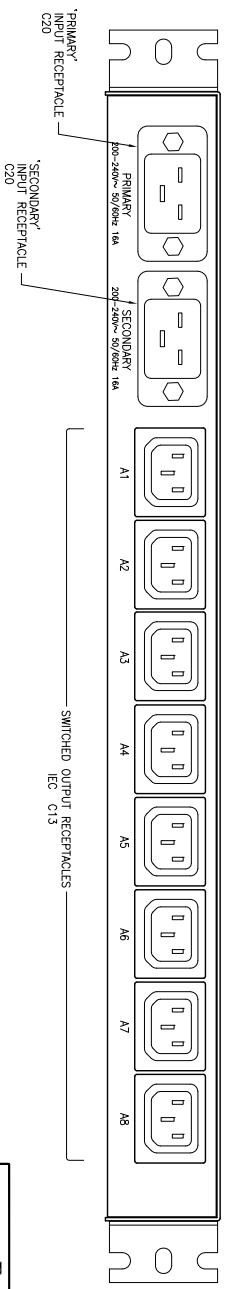

18.32"
FITS INTO 19" RACK

FRONT VIEW

TOP VIEW

BACK VIEW

ATS UNIT

		western telematic inc. 5 sterling, Irvine ca, 92618	
TITLE DIMENSIONAL DRAWING		DRAWN CHK'D ENG.	
DATE ISSUED NEXT ASSEMBLY		MATERIAL FINISH	
DWG No. CPM-800-2 ATS Family		REV A	