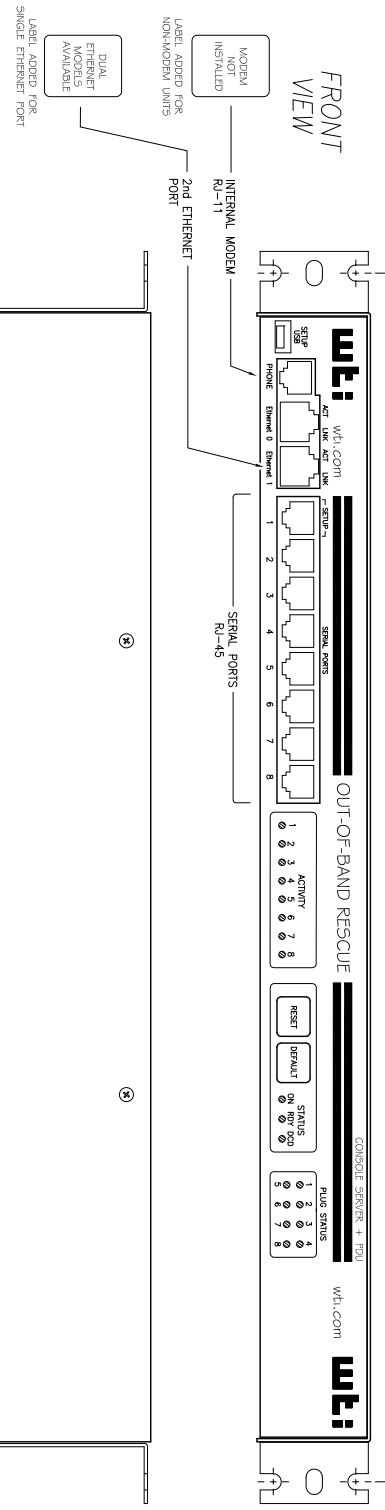

18.32"
FITS INTO 19" RACK

FRONT VIEW

TOP VIEW

BACK VIEW

ATS UNIT

		western telematic inc. 5 sterling, Irvine ca, 92618	
TITLE DIMENSIONAL DRAWING		DRAWN CHK'D ENG.	
DATE ISSUED NEXT ASSEMBLY		MATERIAL FINISH	
DWG No. CPM-800-2 ATS Family		REV A	