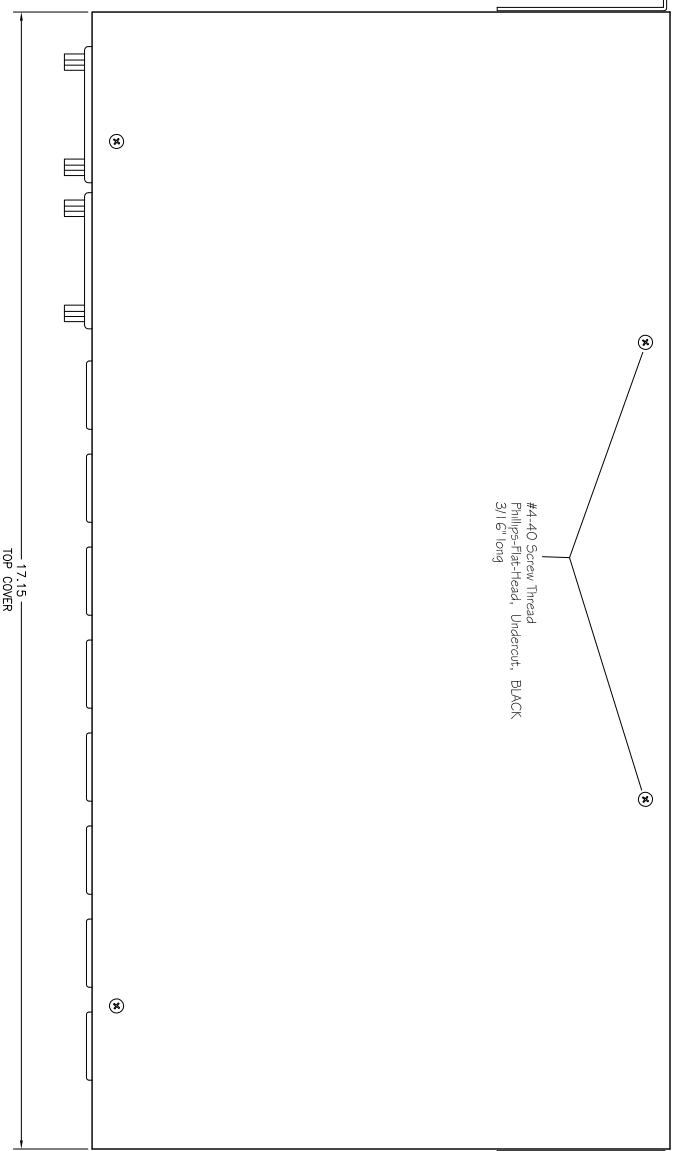

OPTIONAL CELL MODEM ANTENNA MOUNTING 18.32
FITS INTO 19" RACK

FRONT VIEW

TOP VIEW

BACK VIEW

CPM-800-1 DUAL BUS UNIT

#6-32 Screw Thread
Phillips-Fat-Head, Undercut, BLACK
1/4" long

1. CPM-800
2. -1-M
   - -1-I
   - -1-CM
   - -1-C
   - -1-EM
   - -1-E
   - -1-ECM
   - -1-EC

		western telematic inc. 5 Sackring, Irvine ca. 92618	
TITLE DIMENSIONAL DRAWING CPM-800-1 DUAL BUS Family		DRAWN CAKTD ENG.	
DWG No. CPM-800-1 DUAL BUS Family		DATE ISSUED NEXT ASSEMBLY	
REV A		MATERIAL FINISH