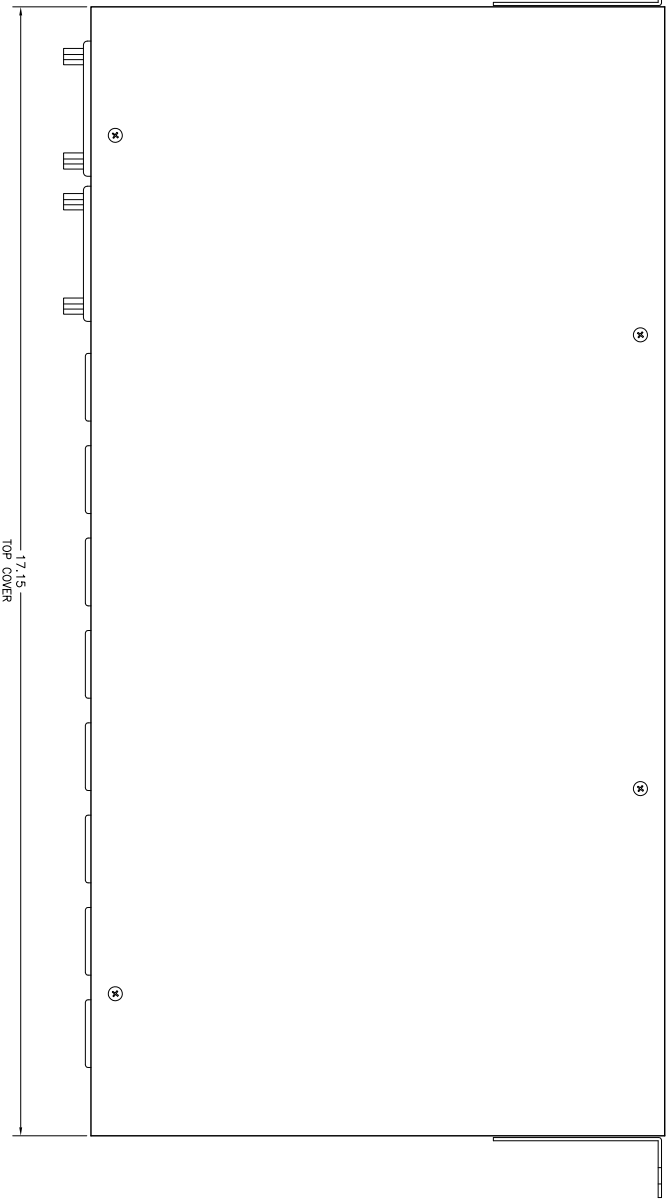

18.32"
FITS INTO 19" RACK

FRONT VIEW

TOP VIEW

BACK VIEW

DUAL BUS UNIT

		western telematic inc. 5 sterling, Irvine ca, 92618	
DIMENSIONAL DRAWING CPM-800-1 DUAL BUS Family		DRAWN CHK'D ENG.	MATERIAL FINISH
TITLE DIMENSIONAL DRAWING CPM-800-1 DUAL BUS Family	NEXT ASSEMBLY	DATE ISSUED	REV A