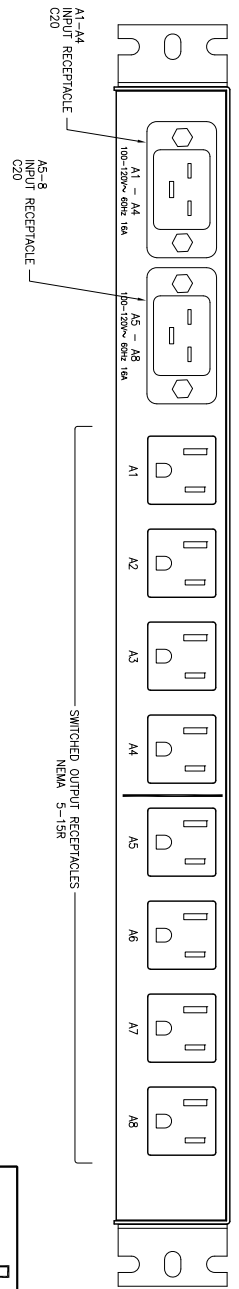

OPTIONAL CELL MODEM ANTENNA MOUNTING 18.32
FITS INTO 19" RACK

FRONT VIEW

TOP VIEW

BACK VIEW

CPM-800-1 DUAL BUS UNIT

#6-32 Screw Thread
Phillips-Fat-Head, Undercut, BLACK
1/4" long

1. CPM-800
2. -1-M
   - -1-I
   - -1-CM
   - -1-C
   - -1-EM
   - -1-E
   - -1-ECM
   - -1-EC

		western telematic inc. 5 Sackring, Irvine ca. 92618	
TITLE DIMENSIONAL DRAWING CPM-800-1 DUAL BUS Family		DRAWN CAKTD ENG.	
DWG No. CPM-800-1 DUAL BUS Family		DATE ISSUED NEXT ASSEMBLY	
REV A		MATERIAL FINISH