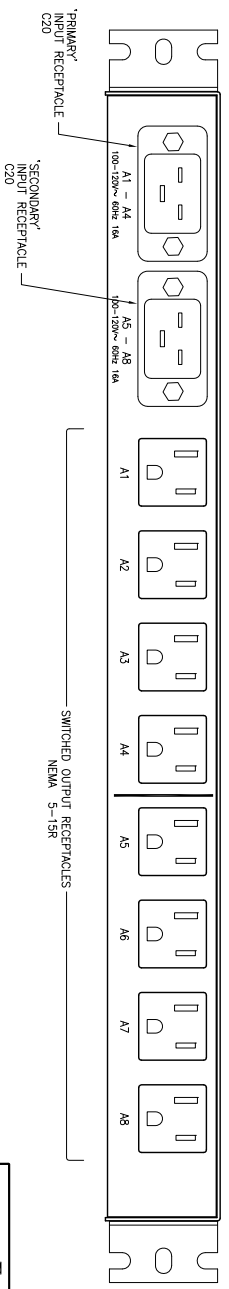

18.32"
FITS INTO 19" RACK

FRONT VIEW

TOP VIEW

BACK VIEW

DUAL BUS UNIT

		western telematic inc. 5 sterling, Irvine ca, 92618	
DIMENSIONAL DRAWING CPM-800-1 DUAL BUS Family		DRAWN CHK'D ENG.	MATERIAL FINISH
TITLE DIMENSIONAL DRAWING CPM-800-1 DUAL BUS Family	NEXT ASSEMBLY	DATE ISSUED	REV A