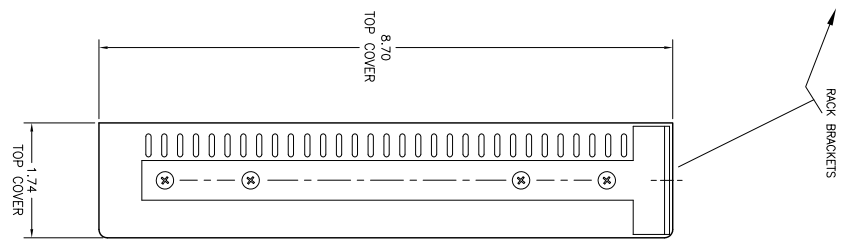

18.32"
FITS INTO 19" RACK

FRONT VIEW

TOP VIEW

BACK VIEW

ATS UNIT

		western telematic inc. 5 sterling, Irvine ca, 92618	
DIMENSIONAL DRAWING CPM-800-1 ATS Family		DRAWN CHK'D ENG.	MATERIAL FINISH
TITLE DIMENSIONAL DRAWING CPM-800-1 ATS Family	NEXT ASSEMBLY	DATE ISSUED	REV A