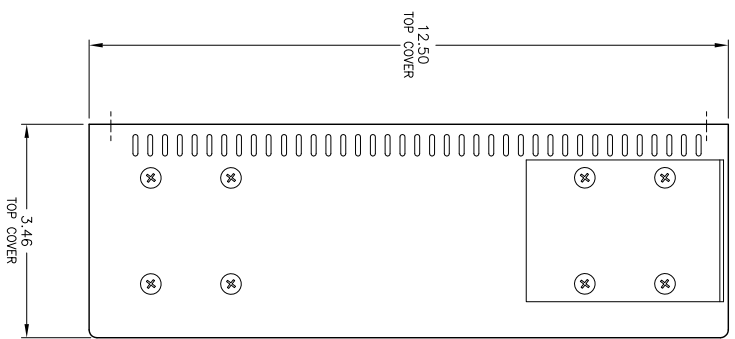

FITS INTO 19" RACK
18.32"

FRONT VIEW

TOP VIEW

BACK VIEW

ATS UNIT

		western telematic inc. 5 Acorn Way, Irvine CA, 92618	
DRAWN		MATERIAL	
CHK'D		FINISH	
DATE ISSUED		NEXT ASSEMBLY	
DIMENSIONAL DRAWING CFM-1-600-2 AT5 Family		DWG No.	CFM-1-600-2 AT5 Family
TITLE		REV	A