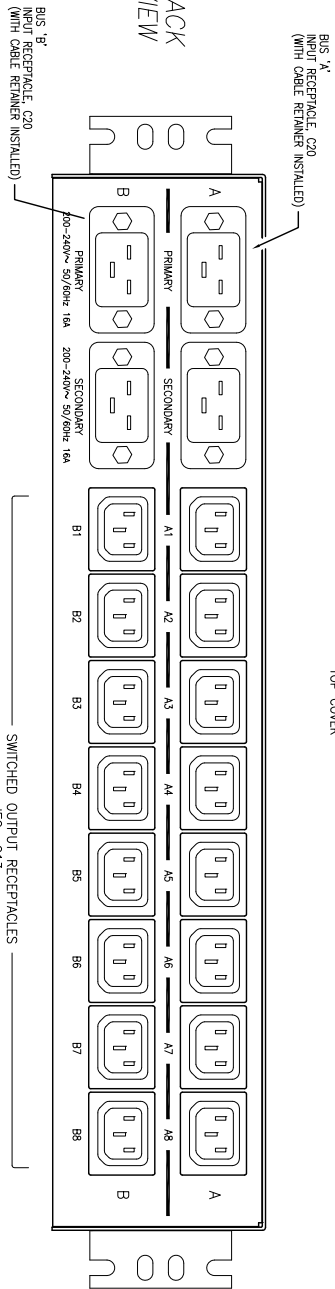

FITS INTO 19" RACK
18.32"

FRONT VIEW

TOP VIEW

BACK VIEW

ATS UNIT

		western telematic inc. 5 Acorn Way, Irvine CA, 92618	
DRAWN		MATERIAL	
CHK'D		FINISH	
DATE ISSUED		NEXT ASSEMBLY	
DIMENSIONAL DRAWING CFM-1-600-2 AT5 Family		DWG No.	CFM-1-600-2 AT5 Family
TITLE		REV	A