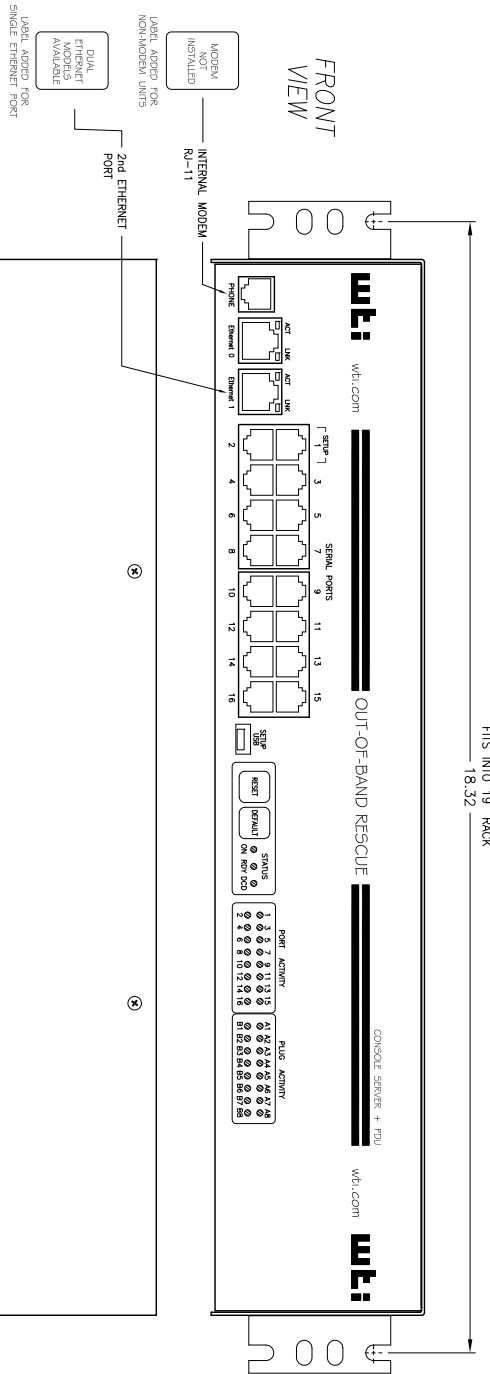

FITS INTO 19" RACK
18.32"

FRONT VIEW

TOP VIEW

BACK VIEW

ATS UNIT

		western telematic inc. 5 Acorn Way, Irvine CA, 92618	
DRAWN		MATERIAL	
CHK'D		FINISH	
DATE ISSUED		NEXT ASSEMBLY	
DIMENSIONAL DRAWING CFM-1-600-2 AT5 Family		DWG No.	CFM-1-600-2 AT5 Family
TITLE		REV	A