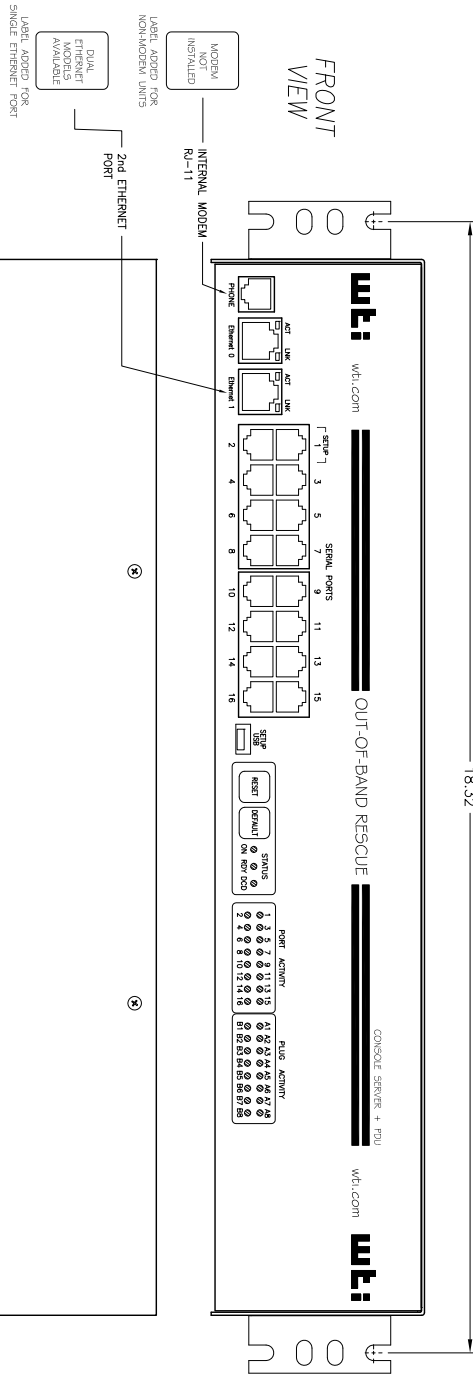

FITS INTO '19" RACK
18.32

FRONT VIEW

TOP VIEW

BACK VIEW

QUAD BUS

		western telematic inc. 5 Acorn Way, Irvine CA, 92618	
DIVISIONAL DRAWING CFM-1-600-1 QUAD BUS Family		DRAWN: _____ CHK'D: _____ ENG: _____ DATE ISSUED: _____ NEXT ASSEMBLY: _____	MATERIAL: _____ FINISH: _____ DWG No. CFM-1-600-1 QUAD BUS Family REV A