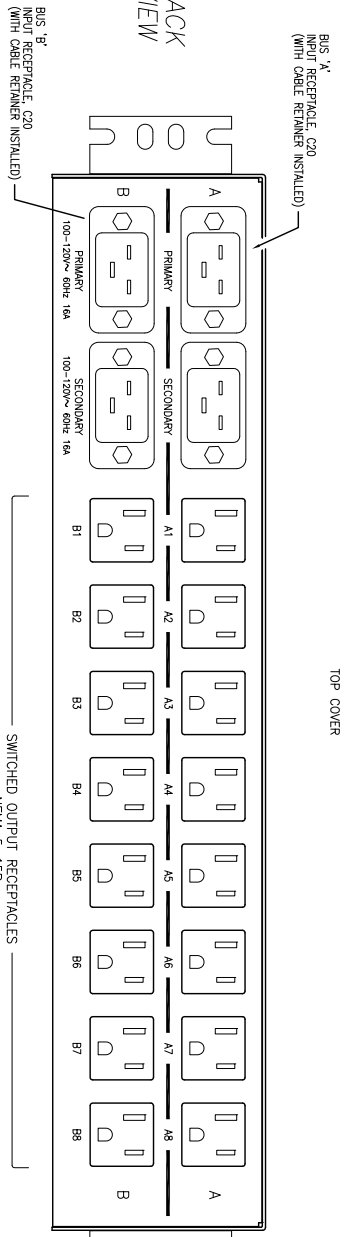

OPTIONAL CELL MODEM ANTENNA MOUNTING

FITS INTO '19" RACK

18.32

FRONT VIEW

TOP VIEW

BACK VIEW

- CPM-1600
- 1-AM
 - 1-A
 - 1-CAM
 - 1-CA
 - 1-EAM
 - 1-EA
 - 1-ECAM
 - 1-ECA

ATS UNIT

<p>western telematic inc. 5 Adelphi, Irvine CA, 92618</p>		<p>DRAWN</p>		<p>MATERIAL</p>	
<p>5 Adelphi, Irvine CA, 92618</p>		<p>CHK'D</p>		<p>FINISH</p>	
<p>DIVISIONAL DRAWING</p>		<p>DATE ISSUED</p>		<p>REV</p>	
<p>CPM-1600-1</p>		<p>NEXT ASSEMBLY</p>		<p>CPM-1600-1</p>	
<p>ATS Family</p>		<p>DWG No.</p>		<p>ATS Family</p>	