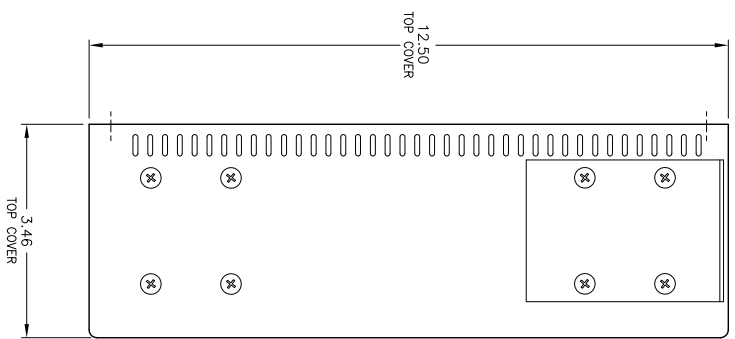

ATS UNIT

		western telematic inc. 5 Acorn Way, Irvine CA, 92618	
TITLE	DIVISIONAL DRAWING	DWG No.	CFM-1600-1
CHK'D	DATE ISSUED	ENG.	FINISH
Western Telematic Inc. 5 Acorn Way, Irvine CA, 92618		NEXT ASSEMBLY CFM-1600-1 AT5 Family	REV A