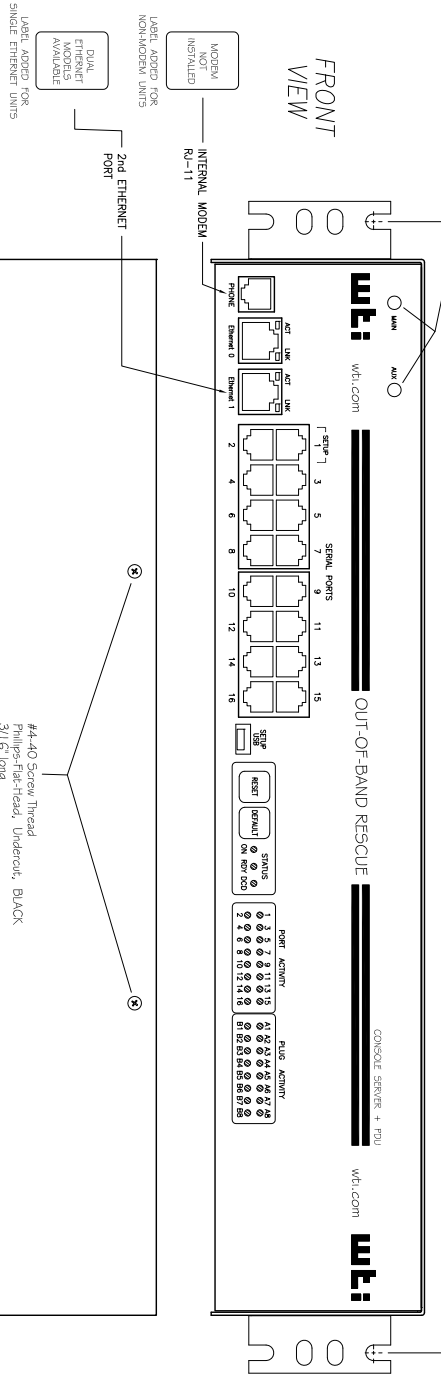

OPTIONAL CELL MODEM ANTENNA MOUNTING

FITS INTO '19" RACK

18.32

FRONT VIEW

TOP VIEW

BACK VIEW

- CPM-1600
- 1-AM
 - 1-A
 - 1-CAM
 - 1-CA
 - 1-EAM
 - 1-EA
 - 1-ECAM
 - 1-ECA

ATS UNIT

<p>western telematic inc. 5 Adelphi, Irvine CA, 92618</p>		<p>DRAWN</p>		<p>MATERIAL</p>	
<p>5 Adelphi, Irvine CA, 92618</p>		<p>CHK'D</p>		<p>FINISH</p>	
<p>DIVISIONAL DRAWING</p>		<p>DATE ISSUED</p>		<p>REV</p>	
<p>CPM-1600-1</p>		<p>NEXT ASSEMBLY</p>		<p>CPM-1600-1</p>	
<p>ATS Family</p>		<p>DWG No.</p>		<p>ATS Family</p>	