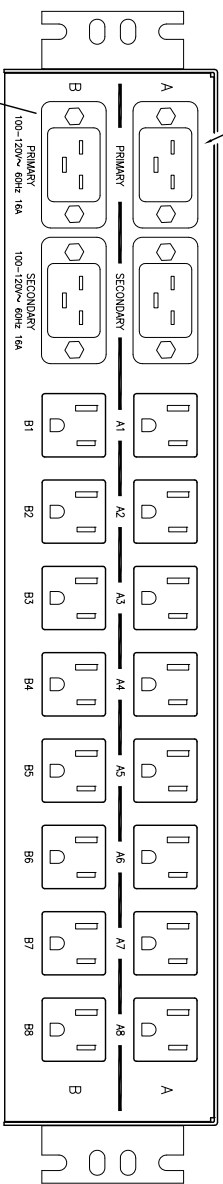

BACK VIEW

SWITCHED OUTPUT RECEPTACLES NEMA 5-15R