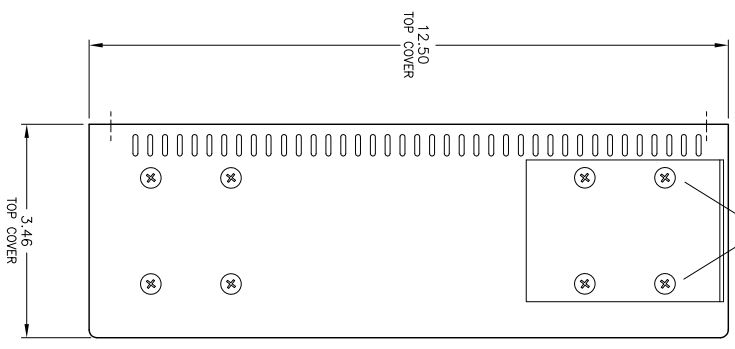

OPTIONAL CELL MODEM ANTENNA MOUNTING

FITS INTO '19" RACK

18.32

FRONT VIEW

TOP VIEW

BACK VIEW

- CPM-1600
- 1-AM
 - 1-A
 - 1-CAM
 - 1-CA
 - 1-EAM
 - 1-EA
 - 1-ECAM
 - 1-ECA

ATS UNIT

<p>western telematic inc. 5 Adelphi, Irvine CA, 92618</p>		<p>DRAWN</p>		<p>MATERIAL</p>	
<p>5 Adelphi, Irvine CA, 92618</p>		<p>CHK'D</p>		<p>FINISH</p>	
<p>DIVISIONAL DRAWING</p>		<p>DATE ISSUED</p>		<p>REV</p>	
<p>CPM-1600-1</p>		<p>NEXT ASSEMBLY</p>		<p>CPM-1600-1</p>	
<p>ATS Family</p>		<p>DWG No.</p>		<p>ATS Family</p>	